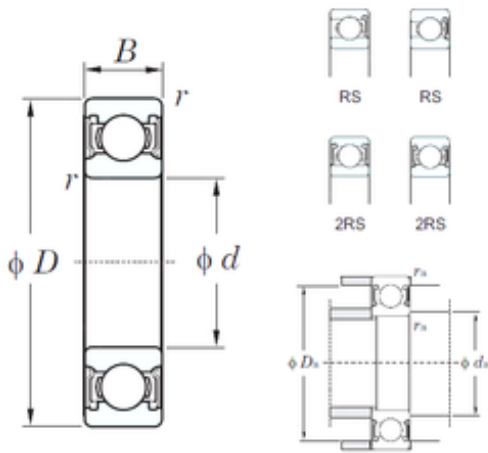

SNR THRUST BEARINGS CO.,LTD

80 mm x 140 mm x 26 mm KOYO 6216-2RS
deep groove ball bearings

Bearing No. 6216-2RS

Size	80x140x26 mm
Bore Diameter	80 mm
Outer Diameter	140 mm
Width	26 mm
d	80 mm
D	140 mm
B	26 mm
C	26 mm
r min.	2 mm
da min.	89 mm
da max	93 mm
Da max.	131 mm
ra max.	2 mm
Weight	1,4 Kg
Basic dynamic load rating (C)	72,7 kN
Basic static load rating (C0)	53 kN
(Grease) Lubrication Speed	2900 r/min

6216-2RS Bearing 2D drawings and 3D CAD models