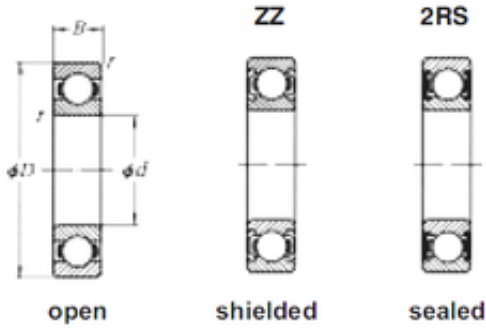

# SNR THRUST BEARINGS CO.,LTD

65 mm x 120 mm x 23 mm Loyal 6213-2RS deep groove ball bearings

Bearing No. 6213-2RS

Dimensione	65x120x23 mm
Marchio	CRAFT
Diametro del foro	65 mm
Diametro esterno	120 mm
Larghezza	23 mm
d	65 mm
D	120 mm
B	23 mm
C	23 mm

6213-2RS Bearing 2D drawings and 3D CAD models