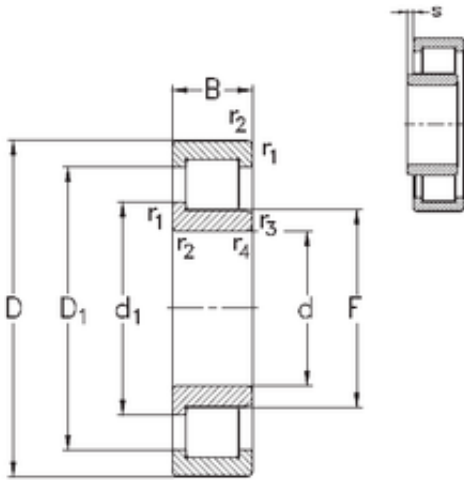

SNR THRUST BEARINGS CO.,LTD

190 mm x 340 mm x 92 mm NKE NJ2238-E-M6 cylindrical roller bearings

Bearing No. NJ2238-E-M6

Size	190x340x92 mm
Bore Diameter	190 mm
Outer Diameter	340 mm
Width	92 mm
d	190 mm
F	228 mm
D	340 mm
B	92 mm
C	92 mm
r1 min.	4 mm
r2 min.	4 mm
r3 min.	4 mm
r4 min.	4 mm
S	8 mm
Weight	37,9 Kg
Basic dynamic load rating (C)	1233 kN
Basic static load rating (C0)	1678 kN

NJ2238-E-M6 Bearing 2D drawings and 3D CAD models