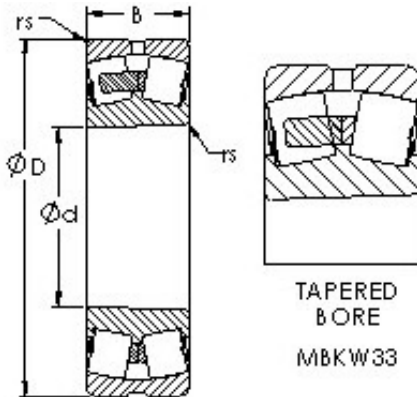

SNR THRUST BEARINGS CO.,LTD

AST 22238MBKW33 spherical roller bearings

Bearing No. 22238MBKW33

Size	190x340x92 mm
Bore Diameter	190 mm
Outer Diameter	340 mm
Width	92 mm
Bearing Type	tapered bore, lube groove & holes
Bore Dia (d)	190.0000
Outer Dia (D)	340.0000
Width (B)	92.0000
Radius (min) (rs)	4.000
Dynamic Load Rating (Cr)	1,220,000
Static Load Rating (Cor)	1,870,000
Max Speed (Grease) (X000 RPM)	1
Max Speed (Oil) (X000 RPM)	1
Weight (g)	35,330.00
Material	52100 Chrome steel, or equivalent

22238MBKW33 Bearing 2D drawings and 3D CAD models