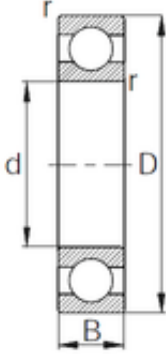

SNR THRUST BEARINGS CO.,LTD

15 mm x 42 mm x 13 mm KBC HC6302 deep groove ball bearings

Bearing No. HC6302

Size	15x42x13 mm
Bore Diameter	15 mm
Outer Diameter	42 mm
Width	13 mm
d	15 mm
D	42 mm
B	13 mm
C	13 mm
r	1 mm
Weight	0.082 Kg
Basic dynamic load rating (C)	13,3 kN
Basic static load rating (C0)	5,9 kN
(Grease) Lubrication Speed	18000 r/min

HC6302 Bearing 2D drawings and 3D CAD models